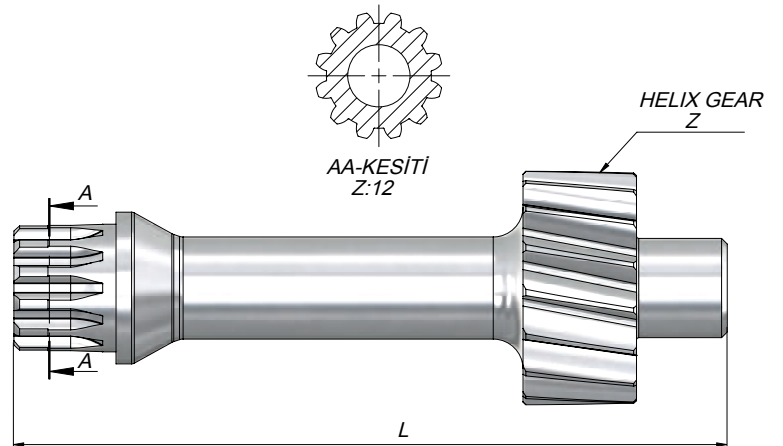

Kod Code	Şanzuman Modeli Gear Box Model	L
CS16S130195	ZF-16 S 130	195
CS16S130200	ZF-16 S 130	200
CS16S130213	ZF-16 S 160.....221	213,5
CS16S130217	ZF-16 S 130	217
CS16S150238	ZF-16 S 150	238
CS16S220257	ZF-16 S 220	257
CS16S160288	ZF-16 S 160 A	288

Kod Code	Şanzuman Modeli Gear Box Model	L
CS16S151200	ZF-16 S 151	200
CS16S151213	ZF-16 S 151	213
CS16S151215	ZF-16 S 151	215
CS16S151226	ZF-16 S 151	226
CS16S220249	ZF-16 AS 2200	249
CS16S151253	ZF-16 S 151.....221	253
CS16S180272	ZF-16 AS 1800-2200	272,5
CS16S251288	ZF-16 S 251	288,5

Kod Code	Şanzuman Modeli Gear Box Model	L	Z
CS912287	ZF-9 S 109 / 12.92-1.0	287	12
	ZF-16 S 109/13.30-1.0		
	ZF-9 S 109/12.91-1.0		
	ZF-16 S 109/13.31-1.0		
CS917287	ZF-9 S 109/10.25-0.74	247,5	17
	ZF-16 S 109/11.86-0.85		
	ZF-16 S 109/13.53-0.86		
CS916247	ZF-9 S 75/13.16-1.0	247,5	16