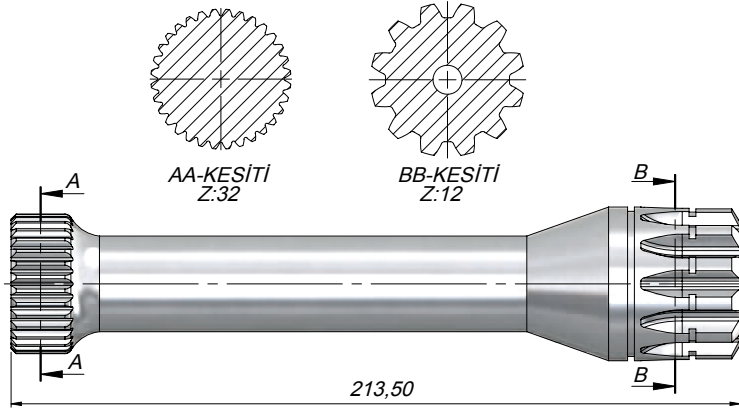

Kod Code	Şanzuman Modeli Gear Box Model
CSVL3212249	Volvo-FH-12 Volvo FH-16