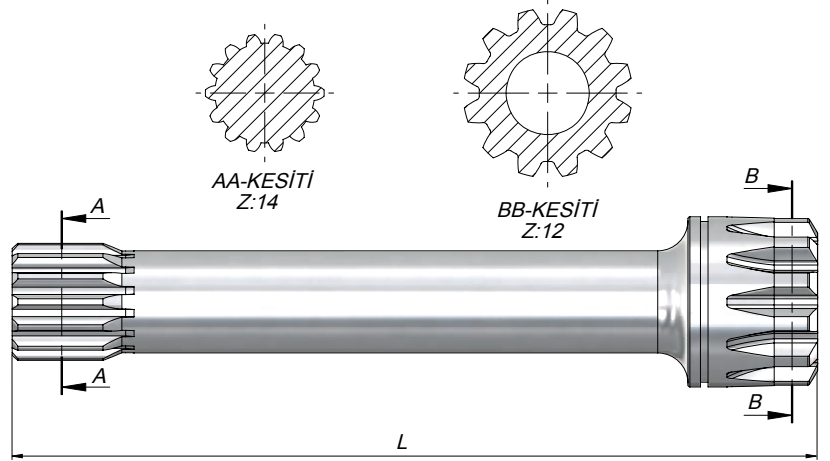

Kod Code	Şanzuman Modeli Gear Box Model	L
CS16S130195	ZF-16 S 130	195
CS16S130200	ZF-16 S 130	200
CS16S130213	ZF-16 S 160.....221	213,5
CS16S130217	ZF-16 S 130	217
CS16S150238	ZF-16 S 150	238
CS16S220257	ZF-16 S 220	257
CS16S160288	ZF-16 S 160 A	288

Kod Code	Şanzuman Modeli Gear Box Model	L
CS16S151200	ZF-16 S 151	200
CS16S151213	ZF-16 S 151	213
CS16S151215	ZF-16 S 151	215
CS16S151226	ZF-16 S 151	226
CS16S220249	ZF-16 AS 2200	249
CS16S151253	ZF-16 S 151.....221	253
CS16S180272	ZF-16 AS 1800-2200	272,5
CS16S251288	ZF-16 S 251	288,5

Kod Code	Şanzuman Modeli Gear Box Model	L	Z
CS912287	ZF-9 S 109 / 12.92-1.0	287	12
	ZF-16 S 109/13.30-1.0		
	ZF-9 S 109/12.91-1.0		
	ZF-16 S 109/13.31-1.0		
CS917287	ZF-9 S 109/10.25-0.74	247,5	17
	ZF-16 S 109/11.86-0.85		
	ZF-16 S 109/13.53-0.86		
CS916247	ZF-9 S 75/13.16-1.0	247,5	16