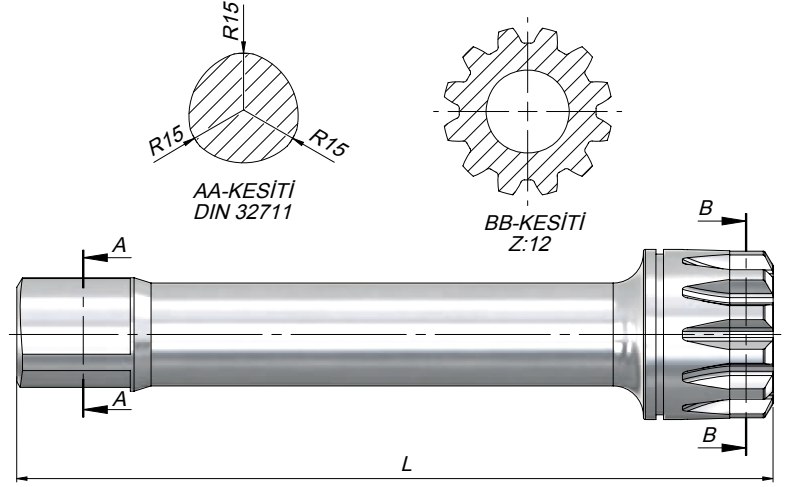

Kod Code	Şanzuman Modeli Gear Box Model	L
CS16S130195	ZF-16 S 130	195
CS16S130200	ZF-16 S 130	200
CS16S130213	ZF-16 S 160.....221	213,5
CS16S130217	ZF-16 S 130	217
CS16S150238	ZF-16 S 150	238
CS16S220257	ZF-16 S 220	257
CS16S160288	ZF-16 S 160 A	288

Kod Code	Şanzuman Modeli Gear Box Model	L
CS16S151200	ZF-16 S 151	200
CS16S151213	ZF-16 S 151	213
CS16S151215	ZF-16 S 151	215
CS16S151226	ZF-16 S 151	226
CS16S220249	ZF-16 AS 2200	249
CS16S151253	ZF-16 S 151.....221	253
CS16S180272	ZF-16 AS 1800-2200	272,5
CS16S251288	ZF-16 S 251	288,5

Kod Code	Şanzuman Modeli Gear Box Model	L	Z
CS912287	ZF-9 S 109 / 12.92-1.0	287	12
	ZF-16 S 109/13.30-1.0		
	ZF-9 S 109/12.91-1.0		
	ZF-16 S 109/13.31-1.0		
CS917287	ZF-9 S 109/10.25-0.74	247,5	17
	ZF-16 S 109/11.86-0.85		
	ZF-16 S 109/13.53-0.86		
CS916247	ZF-9 S 75/13.16-1.0	247,5	16