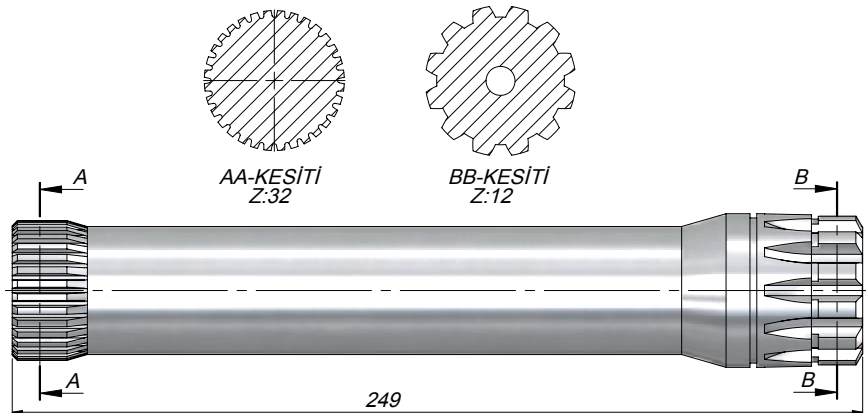

TEKNİK VERİLER | TECHNICAL DATA

Kod Code	Şanzuman Modeli Gear Box Model	L
CSMC1612243	Mercedes	243
CSMC1612253K	Mercedes Kamalı	253
CSAX1612253	Mercedes G125-G260 AXOR	253
CSAC1612275	Mercedes G125-G260 Retarder Voith ACTROS	275,5

Kod Code	Şanzuman Modeli Gear Box Model
CSVL3212213	VOLVO F12-F16

Kod Code	Şanzuman Modeli Gear Box Model
CSVL3212249	Volvo-FH-12 Volvo FH-16