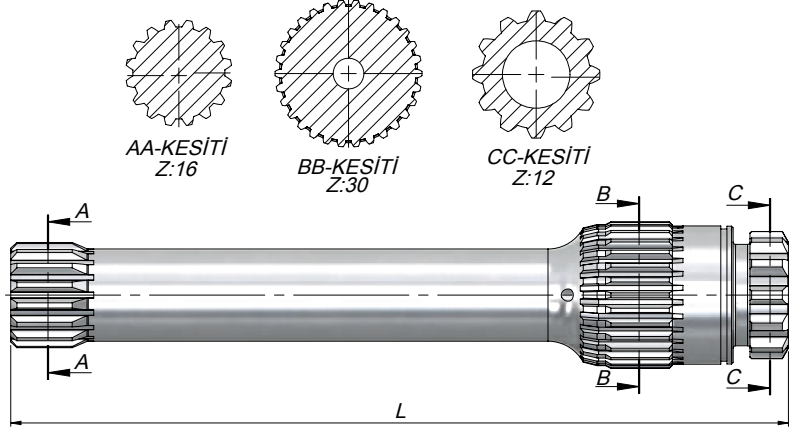

Kod Code	Şanzuman Modeli Gear Box Model
CSVL3212213	VOLVO F12-F16